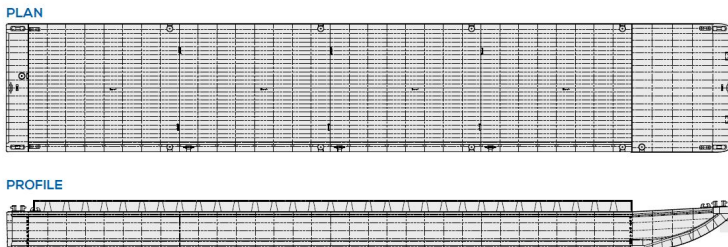

Heartland Barge | Illinois

618-281-4515

Contact: 270-313-2602

Vessel #: 17500 / BG

Price: Please contact us for Price.

NOTES

Brand New - 2023 Build 3' Coaming on one side. Deck Capacity: 2500 PSF Call for Rates

REGISTRATION

Year Built: 2023

Builder: Heartland Fabrication

Flag: US

Hull Construction: Steel

MEASUREMENTS

Length: 200 FT./60.96 MT.

Beam: 35 FT./10.668000000000001 MT.

Depth: 10.6 FT./3.23088 MT.

Details pertaining to this vessel are obtained from sources believed to be reliable, however we can not guarantee their accuracy. Buyers should instruct surveyors and agents to investigate details for validity. All offers are subject to prior sale, changes in price and / or inventory, and without notice.