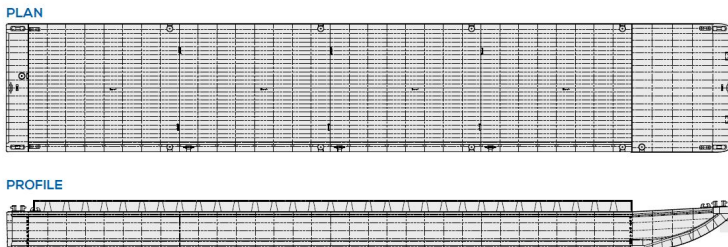

Heartland Barge | Illinois

618-281-4515

Contact: 270-313-2602

Vessel #: 17500 / BG

Price: Please contact us for Price.

NOTES

Brand New - 2023 Build 3' Coaming on one side. Deck Capacity: 2500 PSF Call for Rates

---

REGISTRATION

Year Built: 2023

Builder: Heartland Fabrication

Flag: US

Hull Construction: Steel

MEASUREMENTS

Length: 200 FT./60.96 MT.

Beam: 35 FT./10.668000000000001 MT.

Depth: 10.6 FT./3.23088 MT.

Details pertaining to this vessel are obtained from sources believed to be reliable, however we can not guarantee their accuracy. Buyers should instruct surveyors and agents to investigate details for validity. All offers are subject to prior sale, changes in price and / or inventory, and without notice.

ADDITIONAL IMAGES: