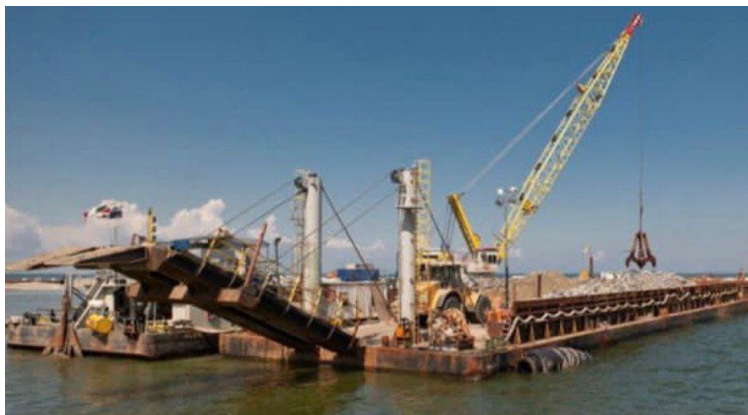

Heartland Barge | Illinois

618-281-4515

Contact: jeffery.stephens@hl-companies.com

Vessel #: 17349 / BG

Price: \$70,000

NOTES

Deck Loading 15t/m2

REGISTRATION

Year Built: 1994

Builder: Orion Logistics pte. Ltd.

Flag: Colombian

Hull Construction: Steel

Gross Ton: 1362.65

Net Ton: 408.80

LOCATION

Location: Colombia

MEASUREMENTS

Length: 230.15092600000003 FT./70.15 MT.

Beam: 60.039372 FT./18.30 MT.

Depth: 13.9763784 FT./4.26 MT.

Details pertaining to this vessel are obtained from sources believed to be reliable, however we can not