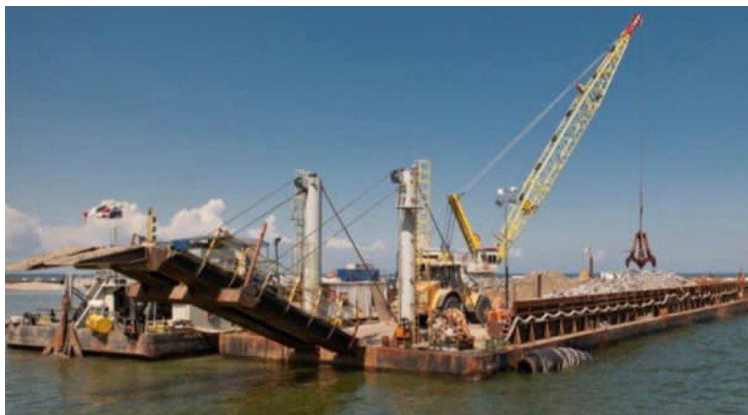

Heartland Barge | Illinois

618-281-4515

Contact: jeffery.stephens@hl-companies.com

Vessel #: 17349 / BG

Price: \$70,000

NOTES

Deck Loading 15t/m²

REGISTRATION

Year Built: 1994

Builder: Orion Logistics pte. Ltd.

Flag: Colombian

Hull Construction: Steel

Gross Ton: 1362.65

Net Ton: 408.80

LOCATION

Location: Colombia

MEASUREMENTS

Length: 230.15092600000003 FT./70.15 MT.

Beam: 60.039372 FT./18.30 MT.

Depth: 13.9763784 FT./4.26 MT.

Details pertaining to this vessel are obtained from sources believed to be reliable, however we can not