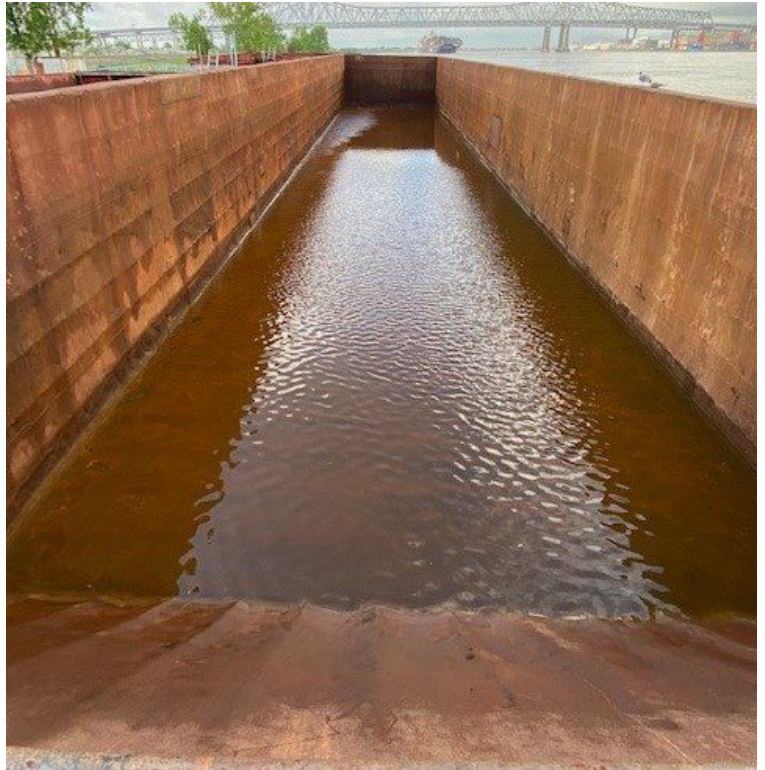

Heartland Barge | Illinois

618-281-4515

Contact: mallory.origliosso@hl-companies.com

Vessel #: 17187 / BG

Price: $348,000

NOTES

REGISTRATION

Year Built: 1993

Flag: US

Hull Construction: Steel

LOCATION

Location: Gulf

Details pertaining to this vessel are obtained from sources believed to be reliable, however we can not guarantee their accuracy. Buyers should instruct surveyors and agents to investigate details for validity. All offers are subject to prior sale, changes in price and / or inventory, and without notice.